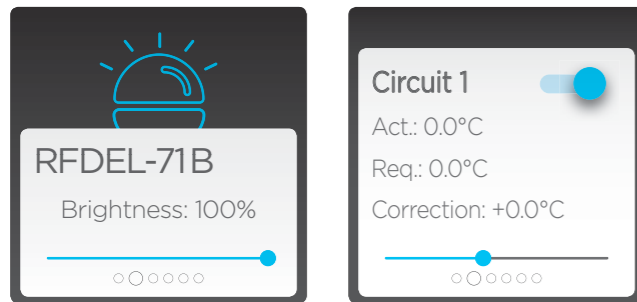

Smartwatch iNELS app

It is a well-known fact that ELKO EP is not afraid to invest in new trends and technologies. One other direction that we are going, is the application called Smart watch or Smartwatch.

The application that combines the Smart Watch and Smart Home is called iNELS HOME CONTROL. Normally a customer's smartphone is able to connect via Bluetooth with their smart watches. The owner can control the lighting in the house, switch appliances, blinds or regulate the heating while fully engaged in other important activities. The application is designed for watches supporting the Android operating system.

iNELS Home Control

The iNELS intelligent electrical installation system controls everything from heating regulation and air-conditioning, lighting, blinds and other appliances to securing your home and protecting your property. With iNELS, you always keep an eye on your home. Anytime, wherever... All technologies are controlled directly from this application, whether you are connected in a home network (LAN) or you are using mobile data while on the go.

Smart Kits Do Your Smart Home Yourself

www.inelskits.com

It's the revolution in housing. We introduced new product kits to the market (smart and wireless), through which each house can easily become a smart house. The Smart Kit is set as a starter package for Smart Homes. The actual implementation will entertain every playful family!

Usage brings modernization, comfort and significant savings that can in many cases add up to 30% per year. Kits are divided by Theme, for example, remote control of heating, lighting, music player and Internet radio.

Energy management