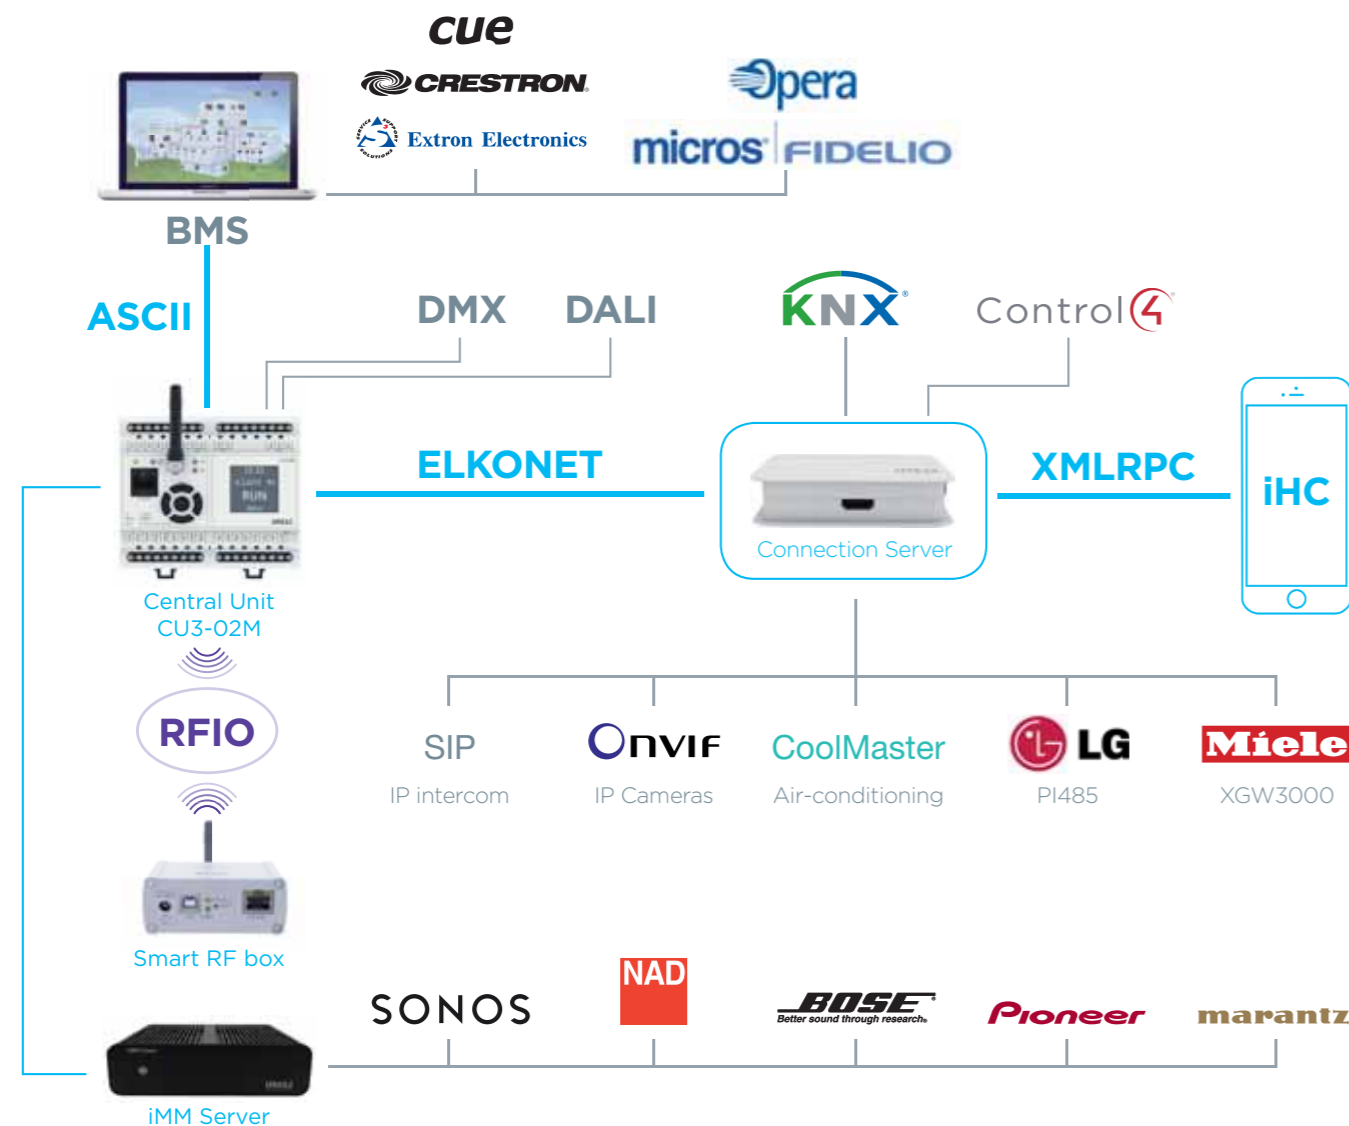

3rd PARTY
integration

NEWS

3rd party system
integration

Building
management system

Guest room
management system

BUS&RF integration

MIELE@home 2.0

Onvif IP cameras

Smartwatch
iNELS app

Smart Kits

Energy
management

www.inels-solution.com

3rd party system integration

The iNELS solution provides the user with a single driver for all technology in the home or building. This gives the customer the option of central and remote monitoring for the entire system. We are able to offer a truly comprehensive solution, integrating more and more protocols, devices and systems.

iMM and Connection Server now support communication with up to eight central units with the iNELS protocol ELKONET. With the combination of topologies and protocols for integration of digital lighting control we can control DALI and DMX eg. Large lighting systems, with up to four thousand lights.

Within the music controls, we have integrated the new Sonos wireless speakers and it is now even easier to play music from a central repository with VoIP solutions, you can use a universal SIP protocol for IP cameras ONVIF for universal use, to control the A / C we turned to the integrated universal CoolMasterNet.