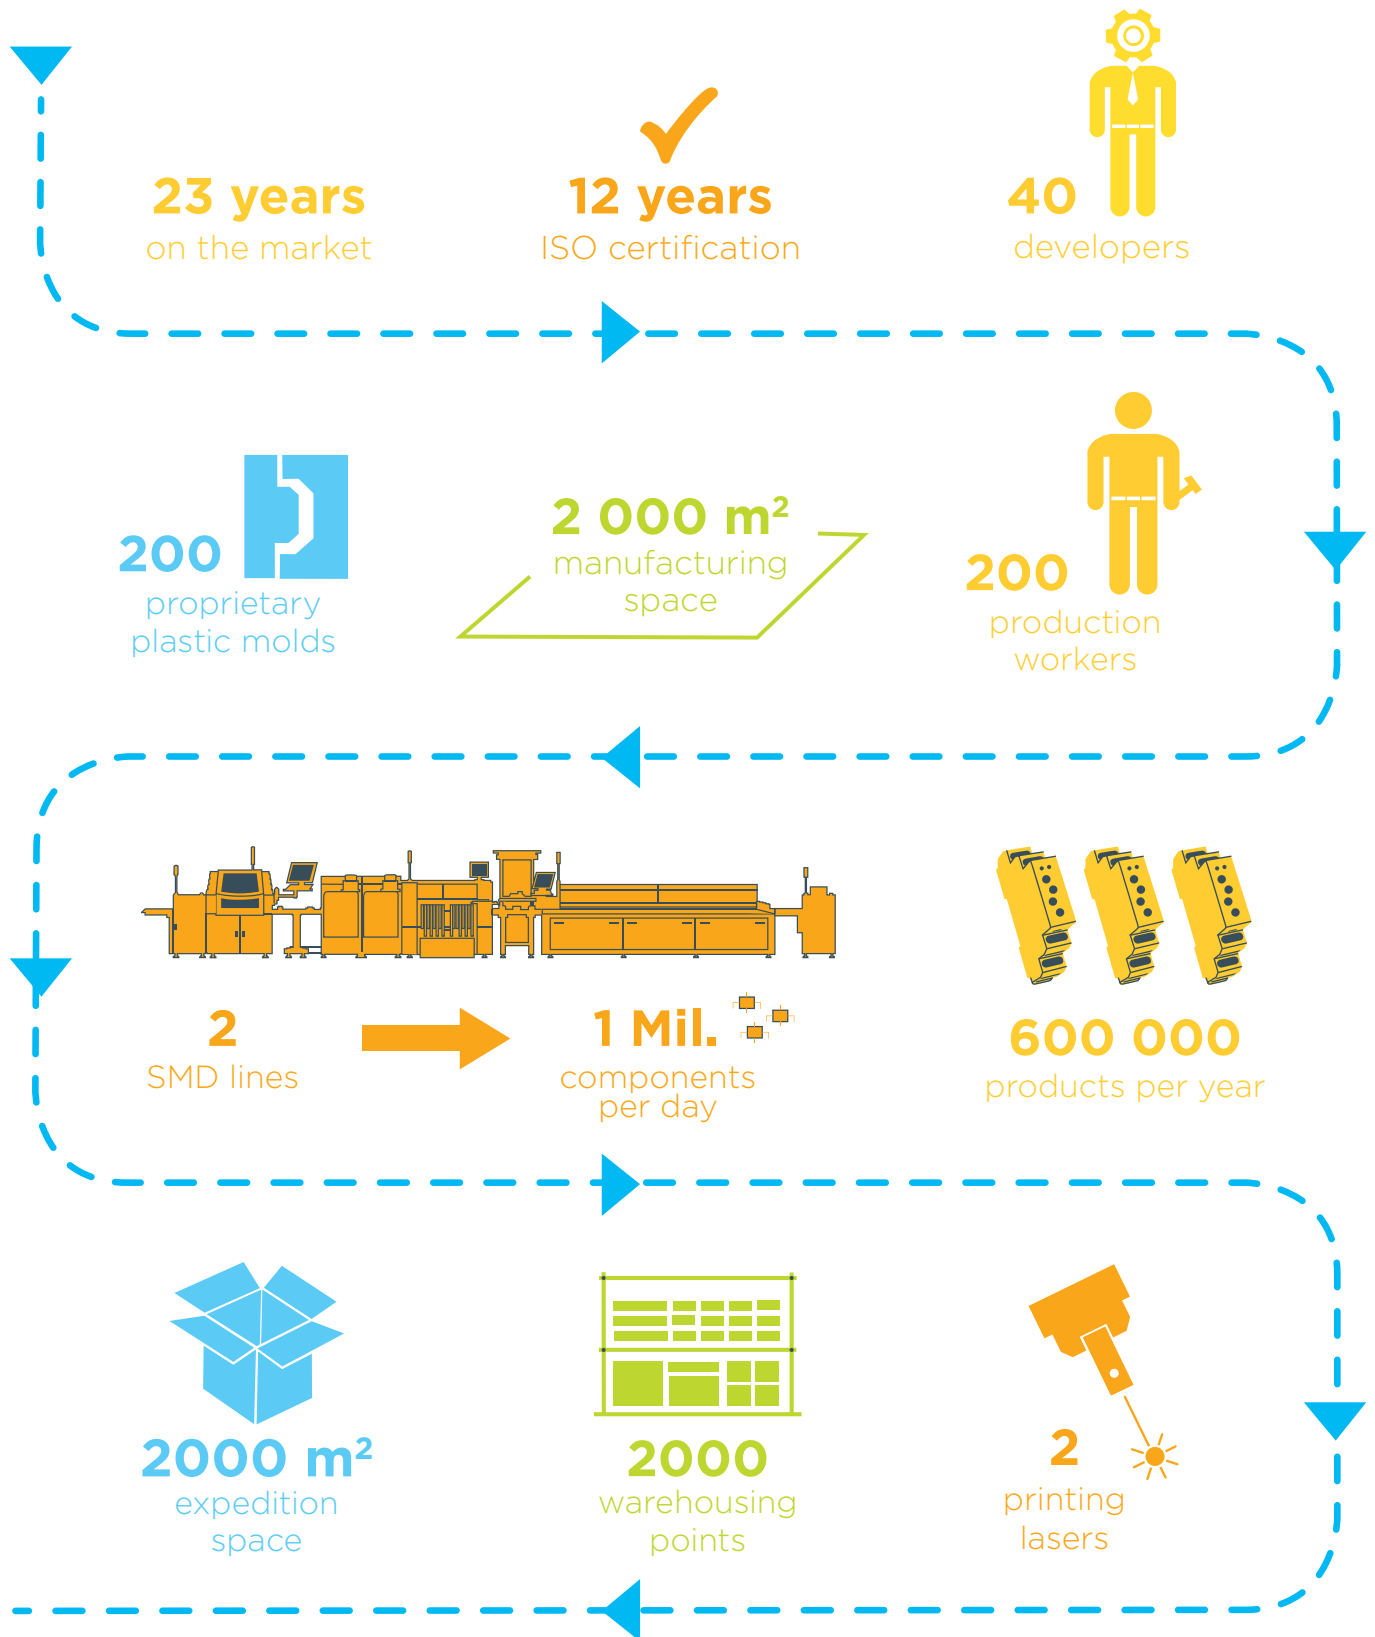

Others just resell

However, we develop and manufacture products ourselves!

Enjoy watching the entire manufacturing process, from developing the product to its expedition in this video.

PHONE

+ 420 800 100 671
+ 97150 552 6057

E-MAIL

support@inels.com

WEBSITE

www.inels-solution.com